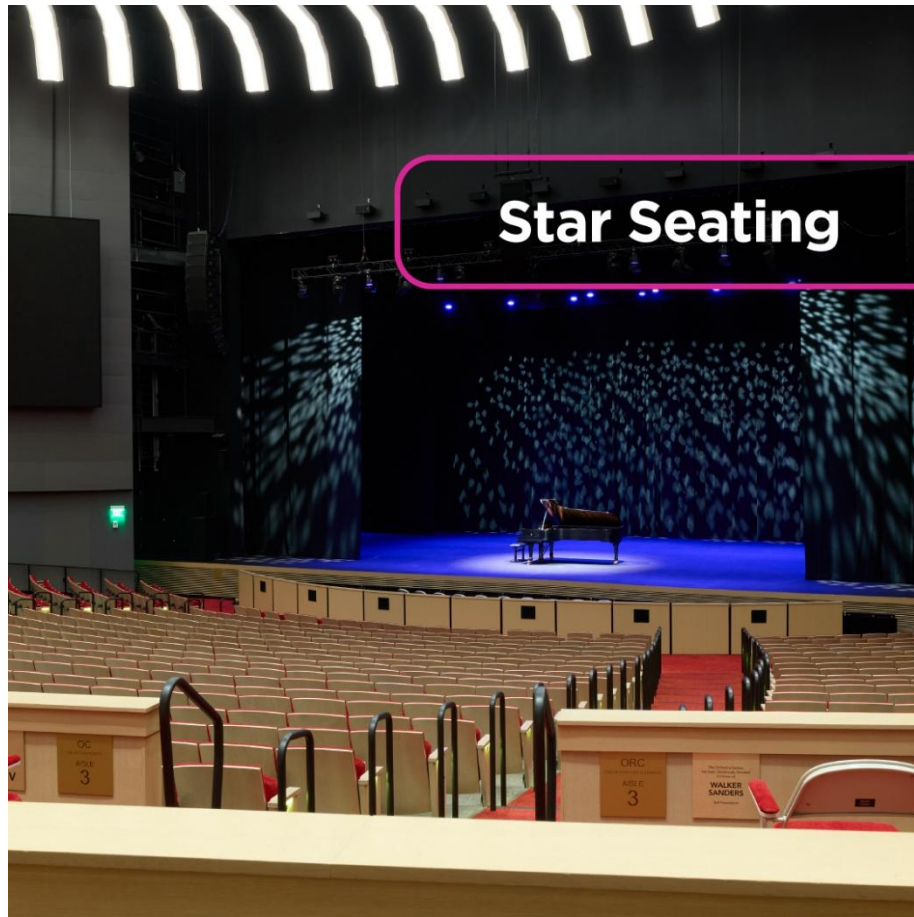

Check out the View from my Seat from Available Price Levels Below

- Please check out the [PRICE PAGE](#) for the 26-27 season for pricing and seat map.
- Please note that the photos reflect only a piano on stage and not a full set. Each Broadway has a different proscenium that frames its set.
- We have included views from Star Seating, Curtain Call, Ovation Circle and Encore Seating. We remind you that seats in Gold Circle and President's Club are extremely limited.

Star Seating is marked in purple on the seat map. Approximate location from this seat is Grand Tier Right, Row A, seat 4.

Continue to next page →

Curtain Call is marked in orange on the seat map. Approximate location from this seat is Grand Tier Center, Row L, seat 14.

Ovation Circle is marked in green on the seat map. Approximate location from this seat is Loge Center, Row E, seat 15.

Encore Seating is marked in blue on the seat map. Approximate location from this seat is Loge Left, Row K, seat 10.