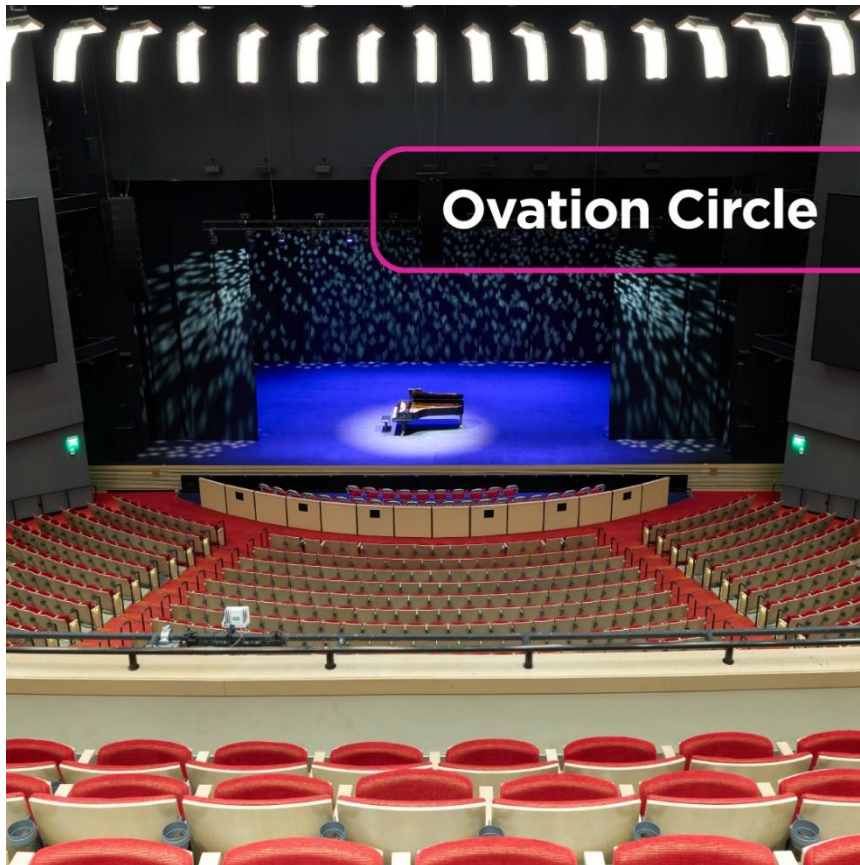

Check out the View from my Seat from Available Price Levels Below

- Please check out the [PRICE PAGE](#) for the 26-27 season for pricing and seat map.
- Please note that the photos reflect only a piano on stage and not a full set. Each Broadway has a different proscenium that frames its set.
- We have included views from Star Seating, Curtain Call, Ovation Circle and Encore Seating. We remind you that seats in Gold Circle and President's Club are extremely limited.

Star Seating is marked in purple on the seat map. Approximate location from this seat is Grand Tier Right, Row A, seat 4.

Continue to next page →

Curtain Call is marked in orange on the seat map. Approximate location from this seat is Grand Tier Center, Row L, seat 14.

Ovation Circle is marked in green on the seat map. Approximate location from this seat is Loge Center, Row E, seat 15.

Encore Seating is marked in blue on the seat map. Approximate location from this seat is Loge Left, Row K, seat 10.